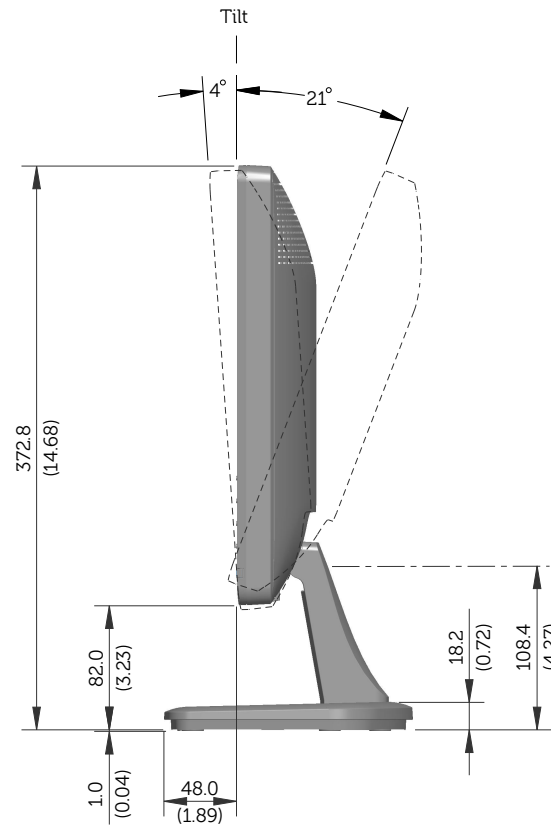

E1913S Outline Dimensions

Norminal Dimensions
Unit:mm(inch)

Back view of Monitor without stand

E1913 Outline Dimensions

Nominal Dimensions
Unit: mm (inch)

Back view of Monitor without stand

E2213 Outline Dimensions

Nominal Dimensions
Unit: mm (inch)

Back view of Monitor without stand