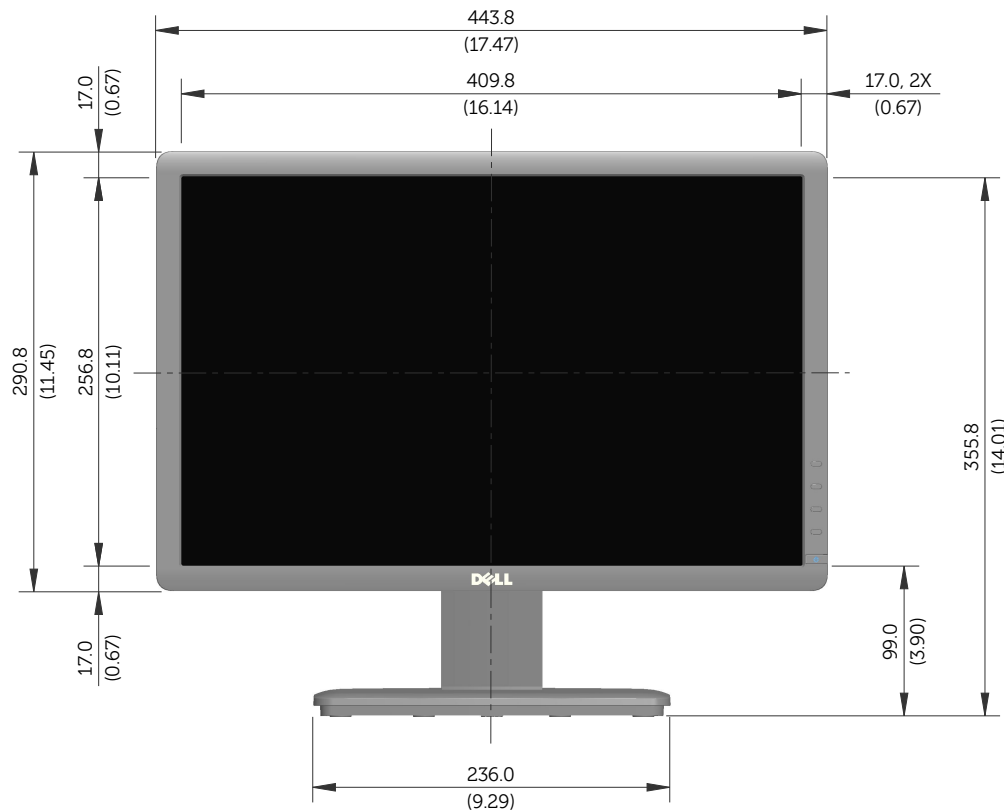

E1913S Outline Dimensions

Norminal Dimensions
Unit:mm(inch)

Back view of Monitor without stand

E1913 Outline Dimensions

Nominal Dimensions
Unit: mm (inch)

Back view of Monitor without stand

E2213 Outline Dimensions

Nominal Dimensions
Unit: mm (inch)

Back view of Monitor without stand