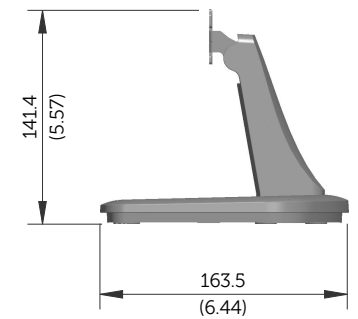

E1913S Outline Dimensions

Norminal Dimensions
Unit:mm(inch)

Back view of Monitor without stand

E1913 Outline Dimensions

Nominal Dimensions
Unit: mm (inch)

Back view of Monitor without stand

E2213 Outline Dimensions

Nominal Dimensions
Unit: mm (inch)

Back view of Monitor without stand